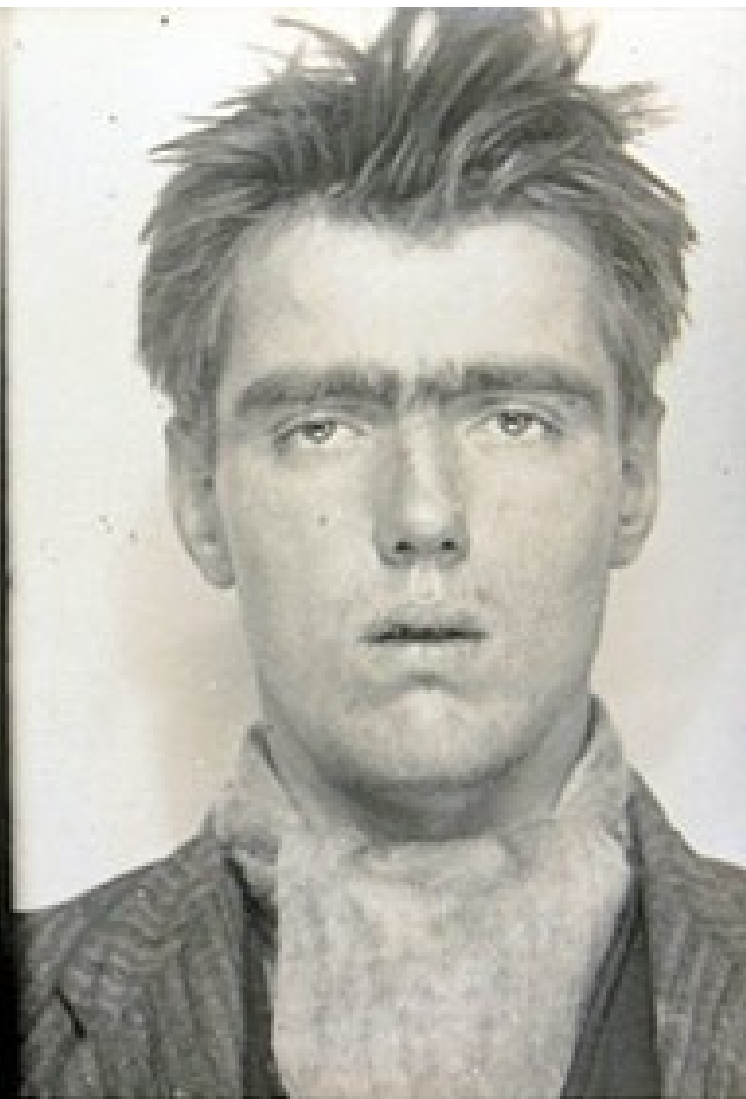

Marks 8 dots tatt. left forearm.

Peculiarities

M.O., etc. Larceny, Public house & Warehousebreaking
An expert safe breaker.

WANTED

Associate 142.

Name DODGSON John

L.P. No. 901/24.

Aliases